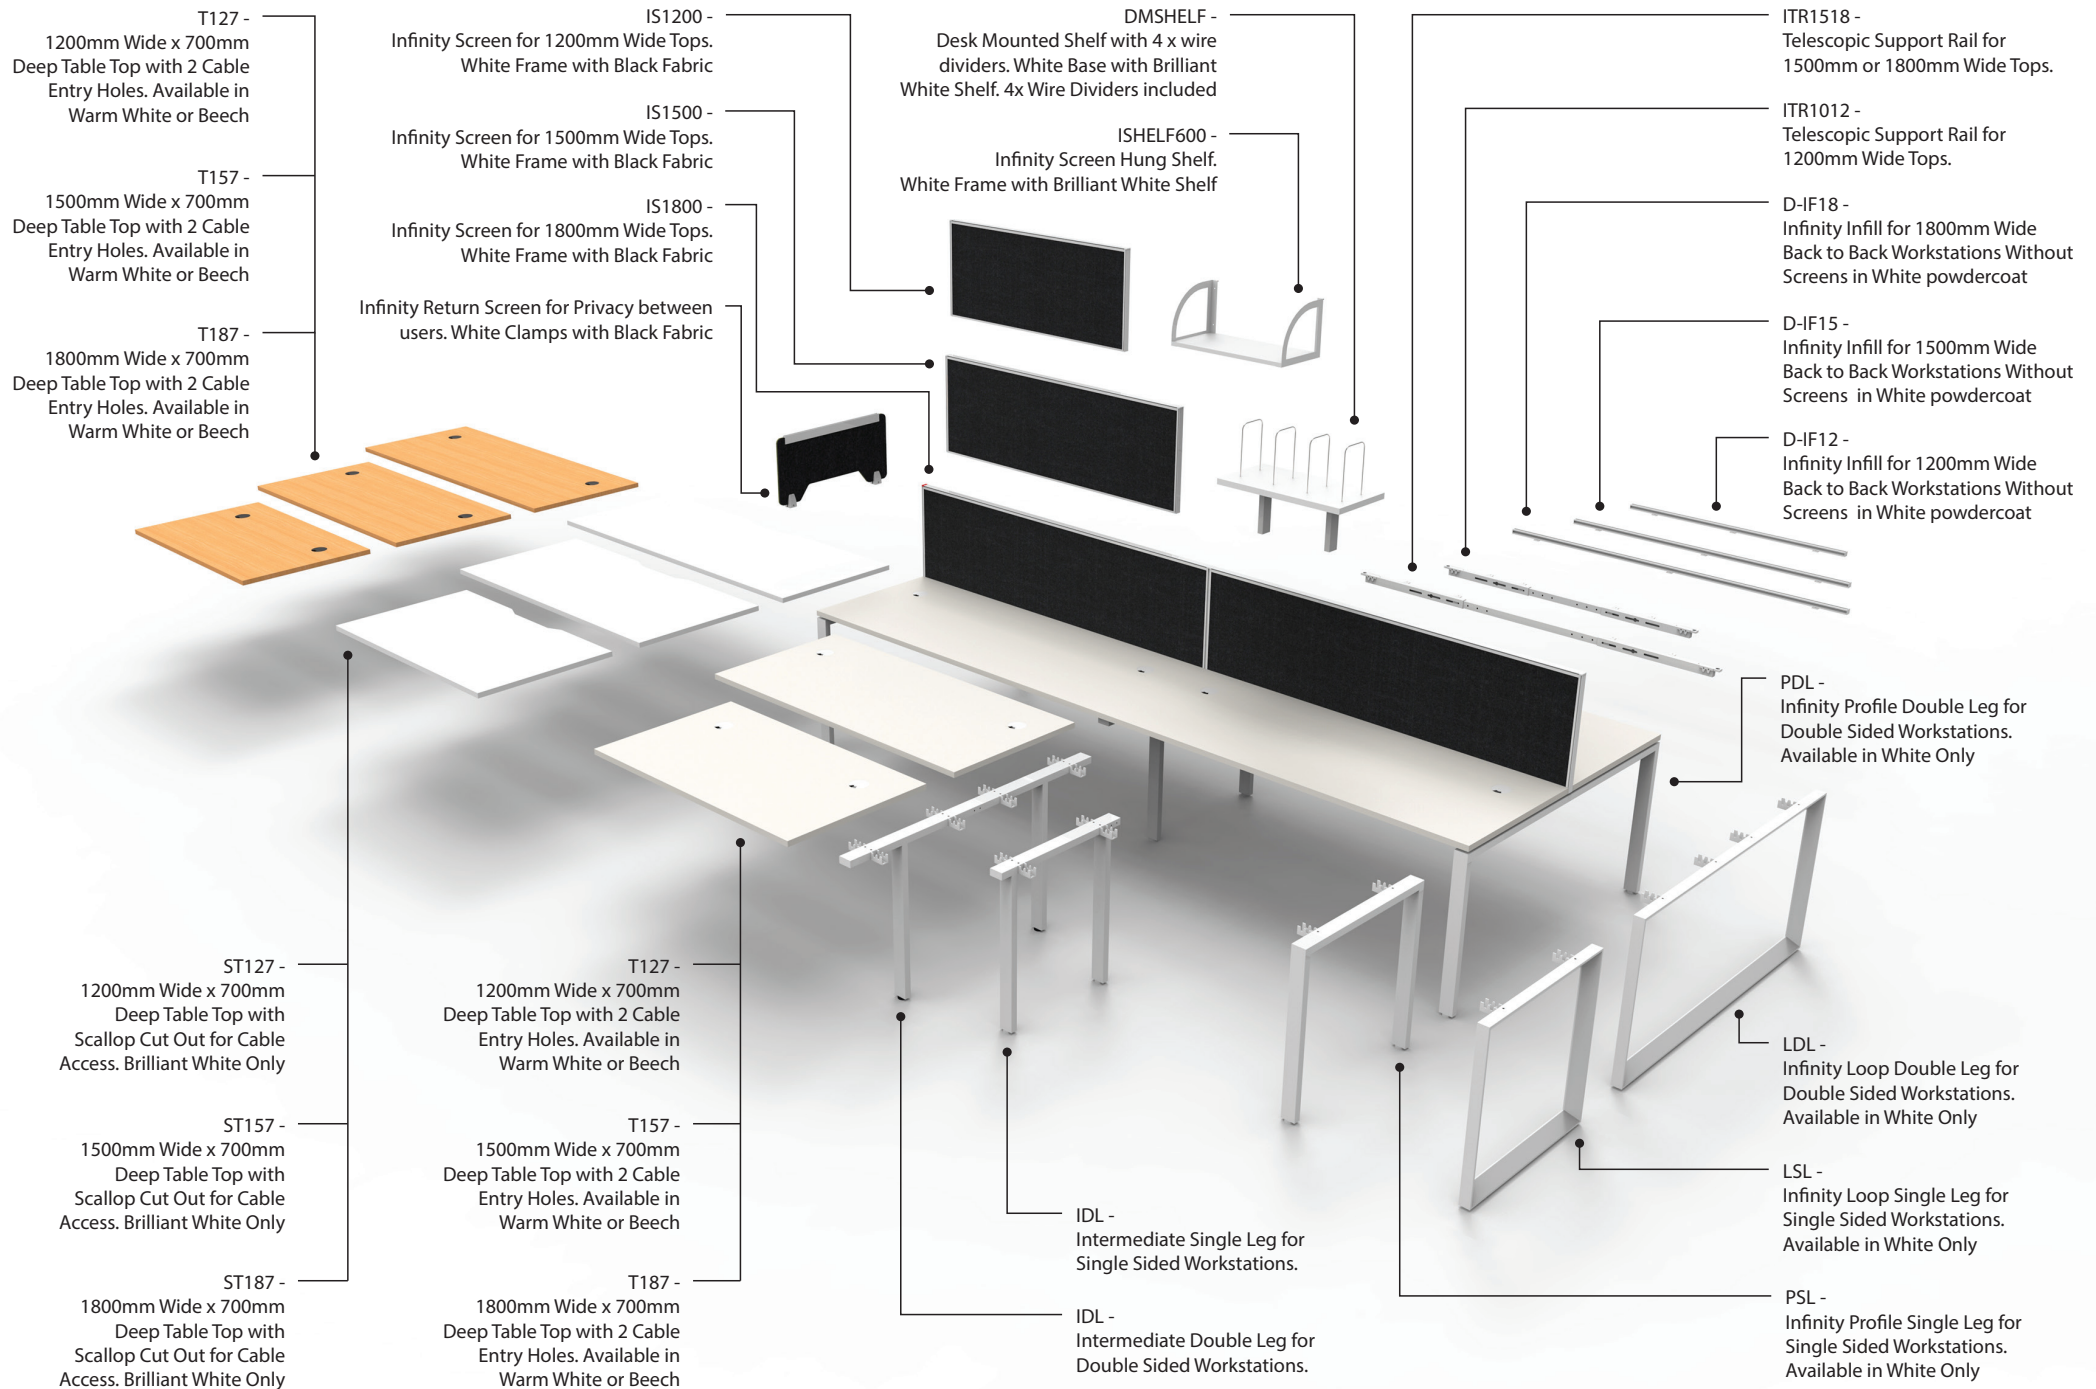

INFINITY OPEN RANGE