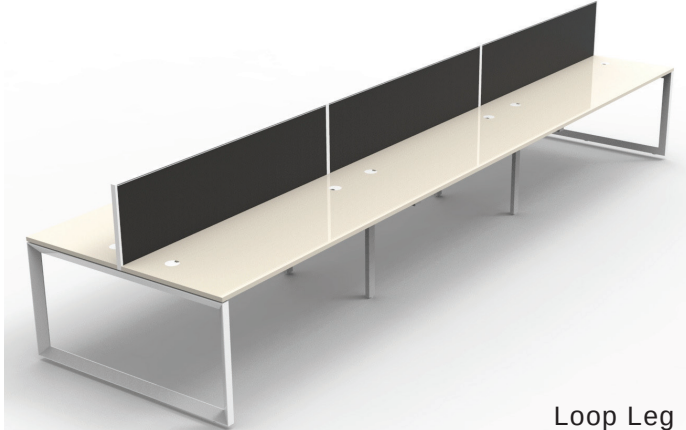

Single Sided, With Screens -
Brilliant White Tops with Scalloped Edge

Profile Leg

Double Sided, With Screens -
Warm White Tops with Cable Entry Holes

Profile Leg

Loop Leg

Loop Leg

Loop Leg

Leg Choices -

- Profile Leg
- Loop Leg

Leg Colour -

White
Powdercoat

Top Size Choices -

- 1200mm W x 700mm D x 25mm T
- 1500mm W x 700mm D x 25mm T
- 1800mm W x 700mm D x 25mm T

Top Colour Choices -

Brilliant White
Scalloped Top

Beech
with Cable
Entry Holes

Warm White
with Cable
Entry Holes

INFINITY CORNER RANGE

1 Person Workstation - Beech Top with Cable Entry Hole

Profile Leg

Loop Leg

Leg Choices -

- Profile Leg
- Loop Leg

4 Person Pod, With Screens - Warm White Top with Cable Entry Hole

Profile Leg

Loop Leg

Top Colour Choices -

Beech
with Cable
Entry Hole

Warm White
with Cable
Entry Hole

INFINITY COMPONENTS

Open Workstation Tops