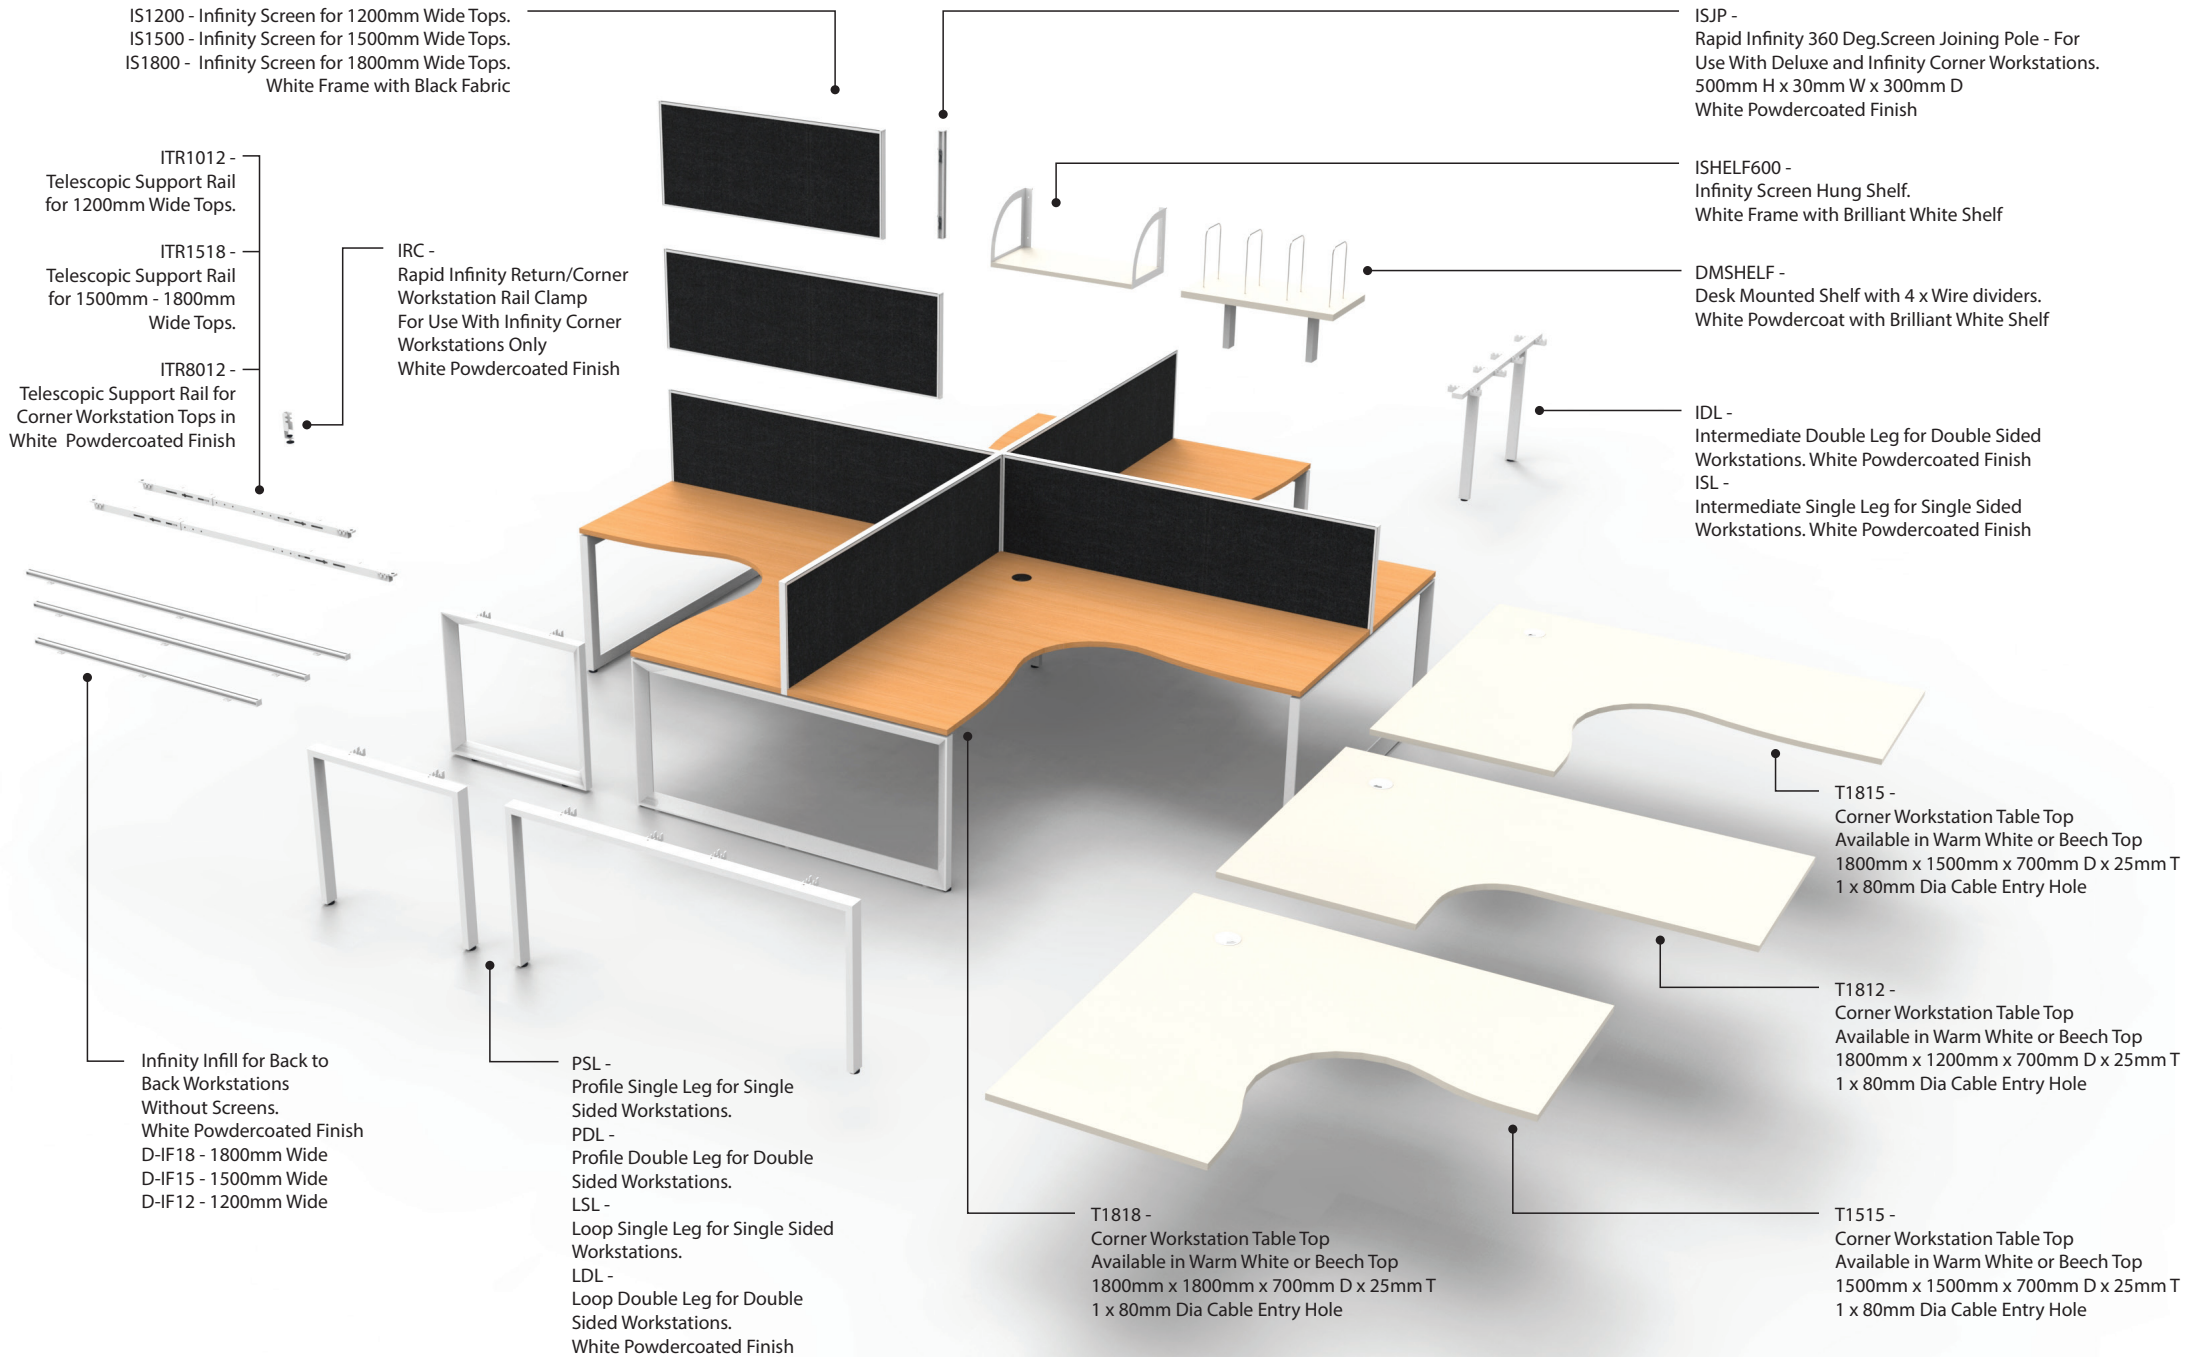

Back to Back Workstation Infill Panel

Suits Infinity Workstations Without
Screens - 30mm Deep Infill Panels.

- D-IF12 - 1200mm W X 30mm H
- D-IF15 - 1500mm W x 30mm H
- D-IF18 - 1800mm W x 30mm H

INFINITY COMPONENTS

Single Profile Leg - PSL W
60mm x 30mm End Leg

Double Profile Leg - PDL W
60mm x 30mm End Leg

Single Loop Leg - LSL W
60mm x 45mm End Leg

Double Loop Leg - LDL W
60mm x 45mm Leg

Colour Choices -

White
Powdercoat

Fixing Plate

ISFS W - Screw Fix Plate for Single Sided Workstations with Screens

ISFD W - Screw Fix Plate for Double Sided Workstations with Screens

Corner Clamp - IRC W
For Use With Infinity Corner Workstations

Joining Pole - ISJP W
For Use With Infinity Corner Workstations

INFINITY OPEN RANGE

INFINITY CORNER RANGE

WORKSTATIONS - FURNITURE - SEATING - STORAGE - ACCESSORIES

EPIC OFFICE
furniture.com.au