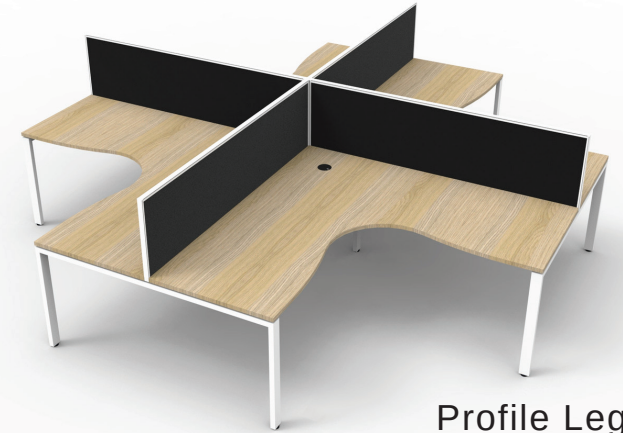

4 Person Pod, With Screens -
Brilliant White Tops with Cable Entry Hole

Profile Leg

Loop Leg

Top Size Choices -

- 1500mm x 1800mm W x 750mm D
- 1500mm x 1500mm W x 750mm D
- 1800mm x 1800mm W x 750mm D

4 Person Pod, With Screens -
Natural Oak Tops with Cable Entry Hole

Profile Leg

Loop Leg

Top Choices -

Brilliant White
with Cable
Entry Hole

Natural Oak
with Cable
Entry Hole

Grey
Screen with
Black Frame

Black Screen
with White
Frame

Screen Choices -