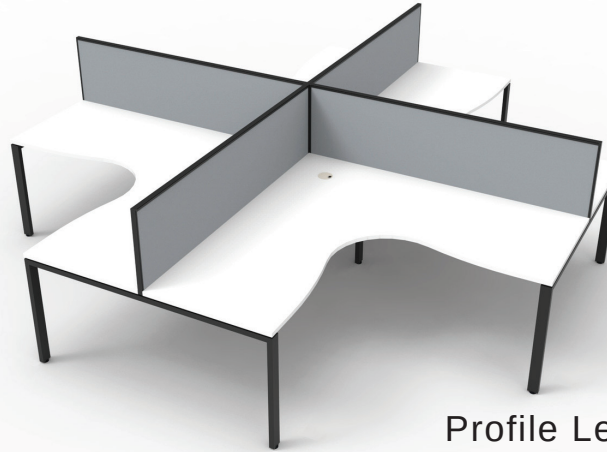

Profile Leg

Loop Leg

Top Choices -

Brilliant White
Scalloped
Top

Natural Oak
Scalloped
Top

Grey
Screen with
Black Frame

Black
Screen with
White Frame

Screen Choices -

DELUXE INFINITY CORNER RANGE

1 Person Workstation -
Natural Oak Tops with
Cable Entry Hole

Profile Leg

Loop Leg

End Leg Type/Colour Choices -

- Profile Leg
- Loop Leg

White
Powdercoat

Black
Powdercoat

4 Person Pod, With Screens -
Brilliant White Tops with Cable Entry Hole

Profile Leg

Loop Leg

Top Size Choices -

- 1500mm x 1800mm W x 750mm D
- 1500mm x 1500mm W x 750mm D
- 1800mm x 1800mm W x 750mm D

4 Person Pod, With Screens -
Natural Oak Tops with Cable Entry Hole