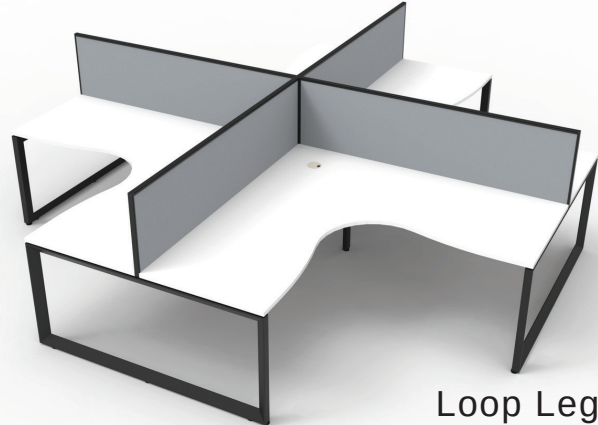

Profile Leg

Loop Leg

Top Choices -

Brilliant White
Scalloped
Top

Natural Oak
Scalloped
Top

Grey
Screen with
Black Frame

Black
Screen with
White Frame

Screen Choices -

DELUXE INFINITY CORNER RANGE

1 Person Workstation -
Natural Oak Tops with
Cable Entry Hole

Profile Leg

Loop Leg

End Leg Type/Colour Choices -

- Profile Leg
- Loop Leg

White
Powdercoat

Black
Powdercoat

4 Person Pod, With Screens -
Brilliant White Tops with Cable Entry Hole

Profile Leg

Loop Leg

Top Size Choices -

- 1500mm x 1800mm W x 750mm D
- 1500mm x 1500mm W x 750mm D
- 1800mm x 1800mm W x 750mm D

4 Person Pod, With Screens -
Natural Oak Tops with Cable Entry Hole