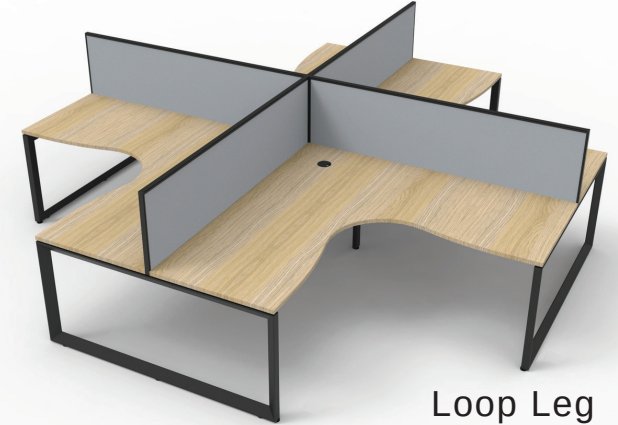

Loop Leg

Top Choices -

Screen Choices -