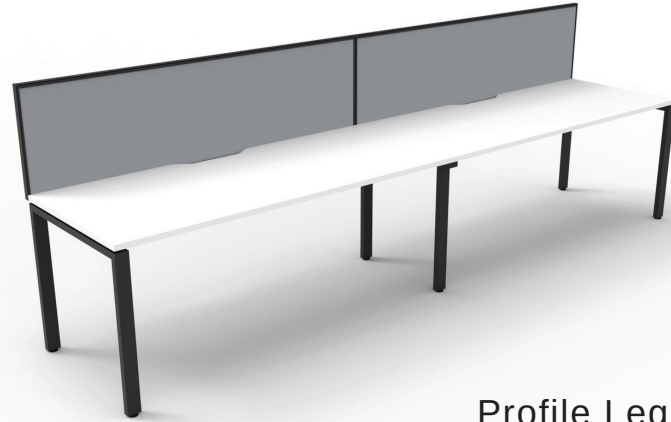

T1515-75 -
 Corner Workstation Table Top with
 1 x 80mm Dia Cable Entry Hole. Available
 in Brilliant White or Natural Oak Laminate
 1500mm x 1500mm x 750mm D x 25mm T

DELUXE INFINITY OPEN RANGE

Single Sided, No Screens -
Natural Oak with Scalloped Edge

Profile Leg

Loop Leg

End Leg Choices -

- Profile Leg
- Loop Leg

White

Powdercoat

Black

Powdercoat

Single Sided, With Screens -
Brilliant White Tops with Scalloped Edge

Profile Leg

Loop Leg

Top Size Choices -

- 1200mm W x 750mm D
- 1500mm W x 750mm D
- 1800mm W x 750mm D

Double Sided, With Screens -
Natural Oak with Scalloped Edge