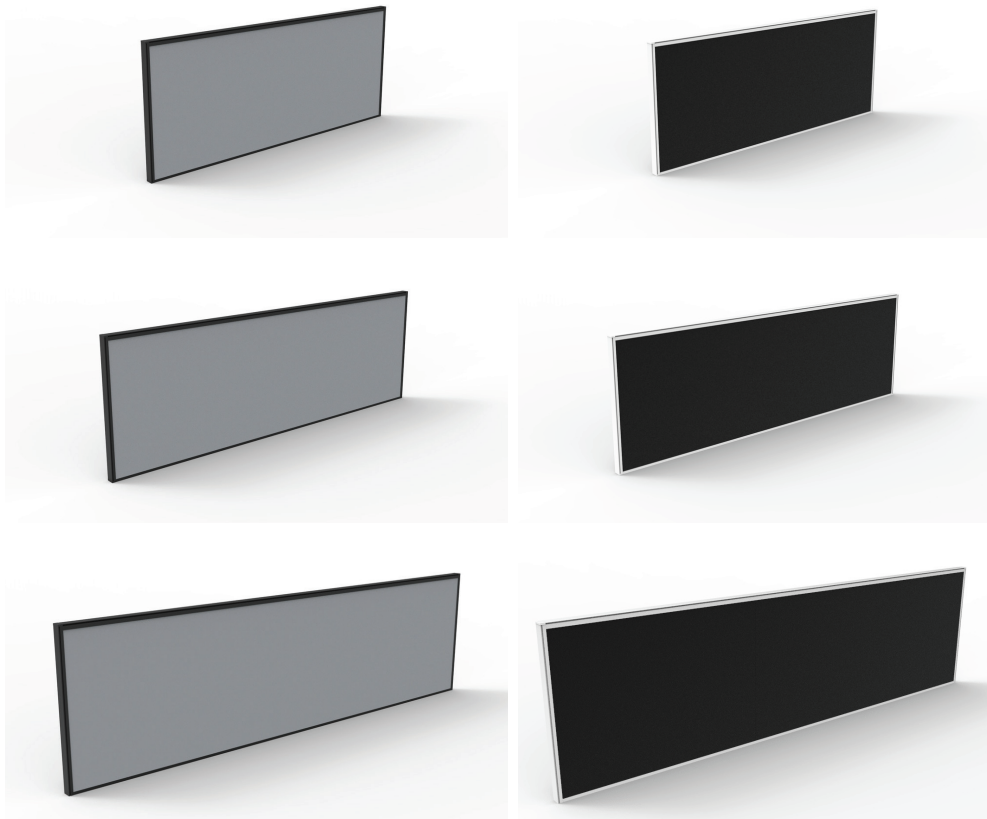

Component Colour Choices -

Black
Powdercoat

White
Powdercoat

DELUXE INFINITY SCREENS

Pinable Rapid Infinity and Deluxe Infinity Screen

- IS1200 - 1200mm W x 500mm H x 30mm T
- IS1500 - 1500mm W x 500mm H x 30mm T
- IS1800 - 1800mm W x 500mm H x 30mm T

Screen Choices -

Pinable Rapid Infinity and Deluxe Infinity Divider

- IS700 - 690mm W x 350mm H x 20mm T
- (370mm H With Screw Plates Attached)

DELUXE INFINITY SHELVES

Desk Mounted Shelf - DMSHELF

DMSHELF - 25mm Thick E1 Rated Enviroboard With Drilled Provisions For Wire Dividers, 4 x Wire Dividers Included. Available in 2 Colours.

DMSHELF - 600mm W x 300mm D x 450mm H (Overall)
Desk Top To Underneath Of Shelf = 208mm

Shelf Colour Choices -

Natural
Oak Shelf /
Black Frame

Brilliant
White Shelf /
White Frame

Infinity Screen Hung Shelf - ISHELF600