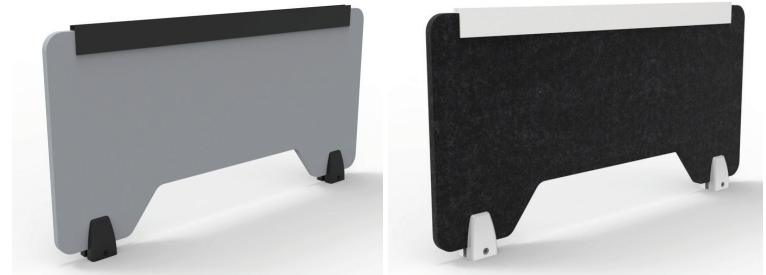

Screen Choices -

Pinable Rapid Infinity and Deluxe Infinity Divider

- IS700 - 690mm W x 350mm H x 20mm T
- (370mm H With Screw Plates Attached)