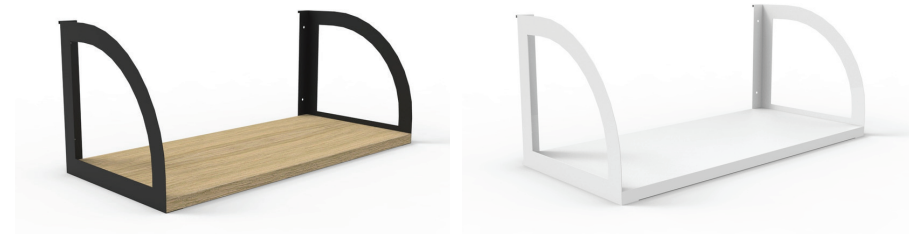

DMSHELF - 600mm W x 300mm D x 450mm H (Overall)
Desk Top To Underneath Of Shelf = 208mm

Shelf Colour Choices -

Natural
Oak Shelf /
Black Frame

Brilliant
White Shelf /
White Frame

Infinity Screen Hung Shelf - ISHELF600

ISHELF600 - 18mm Thick Melamine Shelf, E1 Rated Enviroboard with Powdercoated Steel Shelf Brackets. Available in 2 Colours.

ISHELF600 - 600mm W x 270mm D x 250mm H

Shelf Colour Choices -

Natural
Oak Shelf /
Black Frame