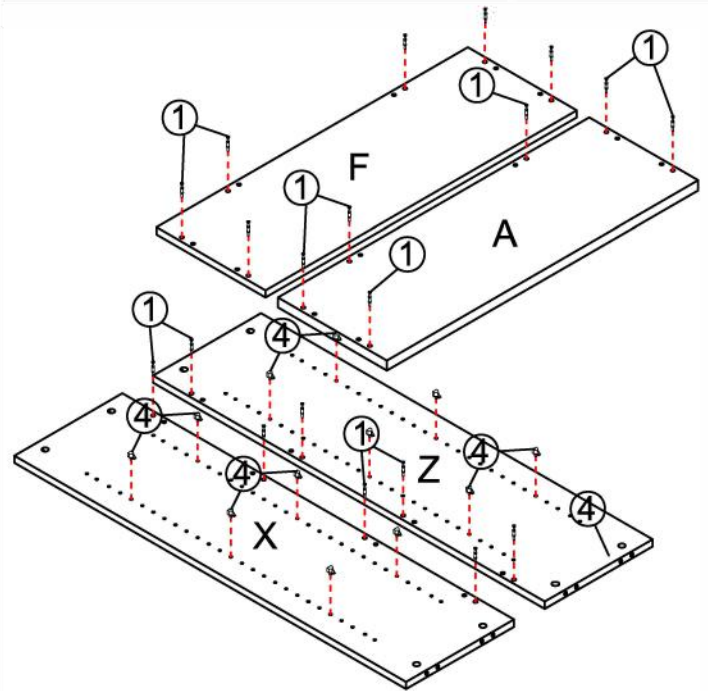

ASSEMBLY INSTRUCTIONS

CBC9

pin	6x35		1	16PCS
CAM			2	16PCS
Cam Cover			3	16PCS
Cam Nut			4	8PCS
CASTER 25mm x 62			5	4PCS
Screw	4x30		6	4PCS

ASSEMBLY INSTRUCTIONS

CBC12

CBC15

ASSEMBLY INSTRUCTIONS

CBC18

pin	6x35	1	20PCS
CAM		2	20PCS
Cam Cover		3	20PCS
Bolt M6x8		4	16PCS
CUSHION	25Hx φ82	5	4PCS
Bow	4x30	6	4PCS