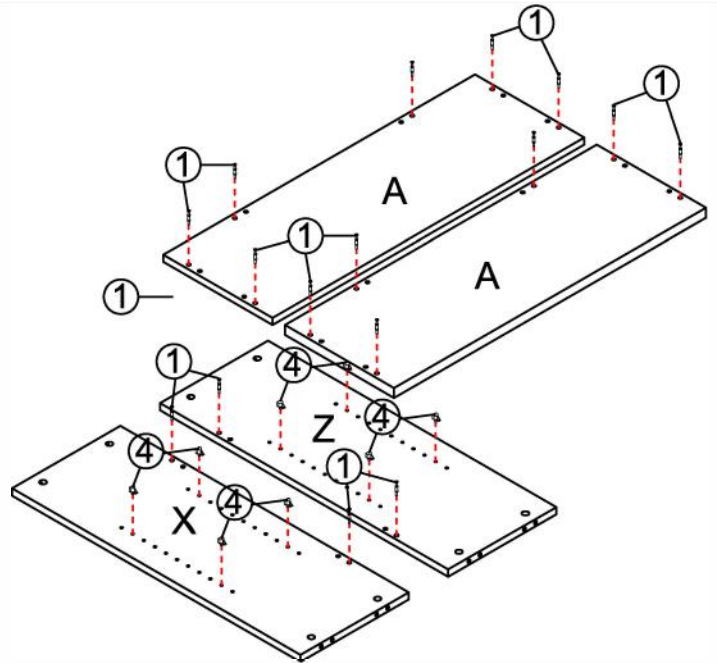

ASSEMBLY INSTRUCTIONS

CBC9

pin	6x35		1	16PCS
CAM			2	16PCS
Cam Cover			3	16PCS
Cam Nut			4	8PCS
CASTER 25mm x 62			5	4PCS
Screw	4x30		6	4PCS

ASSEMBLY INSTRUCTIONS

CBC12

CBC15

ASSEMBLY INSTRUCTIONS

CBC18

pin	6x35	1	20PCS
CAM		2	20PCS
Cam Cover		3	20PCS
Bolt M6x8		4	16PCS
CUSHION	25Hx φ82	5	4PCS
Bow	4x30	6	4PCS