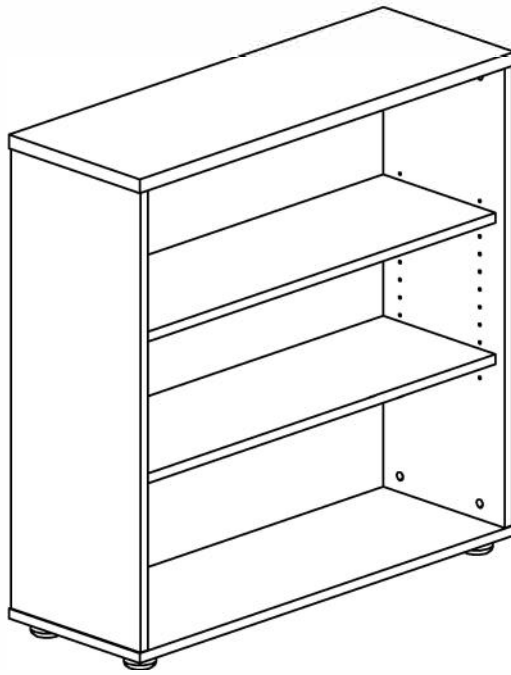

ASSEMBLY INSTRUCTIONS

CBC9

pin	6x35		1	16PCS
CAM			2	16PCS
Cam Cover			3	16PCS
Cam Nut			4	8PCS
CASTER 25mm x 62			5	4PCS
Screw	4x30		6	4PCS

ASSEMBLY INSTRUCTIONS

CBC12

CBC15

ASSEMBLY INSTRUCTIONS

CBC18

pin	6x35	1	20PCS
CAM		2	20PCS
Cam Cover		3	20PCS
Bolt M6x8		4	16PCS
CUSHION	25Hx φ82	5	4PCS
Bow	4x30	6	4PCS