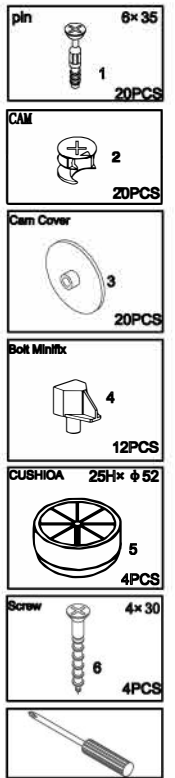

ASSEMBLY INSTRUCTIONS

CBC9

pin	6x35		1	16PCS
CAM			2	16PCS
Cam Cover			3	16PCS
Cam Nut			4	8PCS
CASTER 25mm x 62			5	4PCS
Screw	4x30		6	4PCS

ASSEMBLY INSTRUCTIONS

CBC12

CBC15

ASSEMBLY INSTRUCTIONS

CBC18

pin	6x35	1	20PCS
CAM		2	20PCS
Cam Cover		3	20PCS
Bolt M6x8		4	16PCS
CUSHION	25Hx φ82	5	4PCS
Bow	4x30	6	4PCS