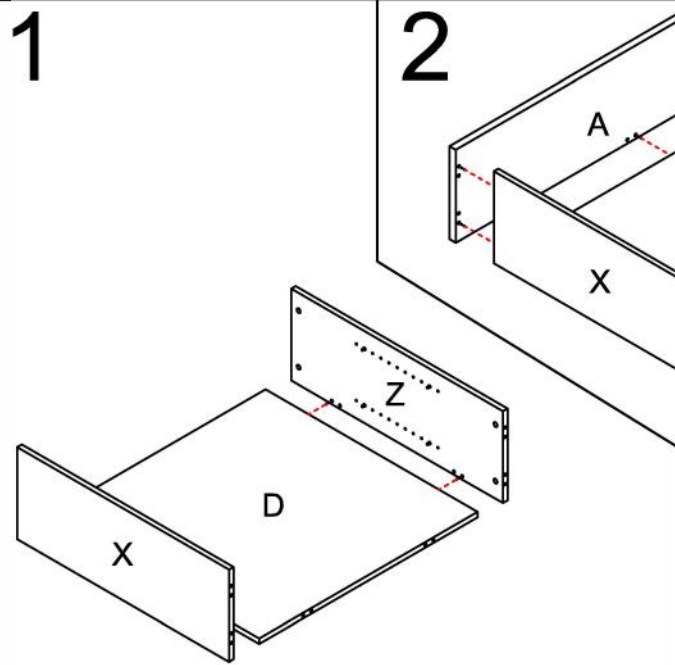

ASSEMBLY INSTRUCTIONS

CBC9

pin	6x35		1	16PCS
CAM			2	16PCS
Cam Cover			3	16PCS
Cam Nut			4	8PCS
CASTER 25mm x 62			5	4PCS
Screw	4x30		6	4PCS

ASSEMBLY INSTRUCTIONS

CBC12

CBC15

ASSEMBLY INSTRUCTIONS

CBC18

pin	6x35	1	20PCS
CAM		2	20PCS
Cam Cover		3	20PCS
Bolt M6x8		4	16PCS
CUSHION	25Hx φ82	5	4PCS
Bow	4x30	6	4PCS