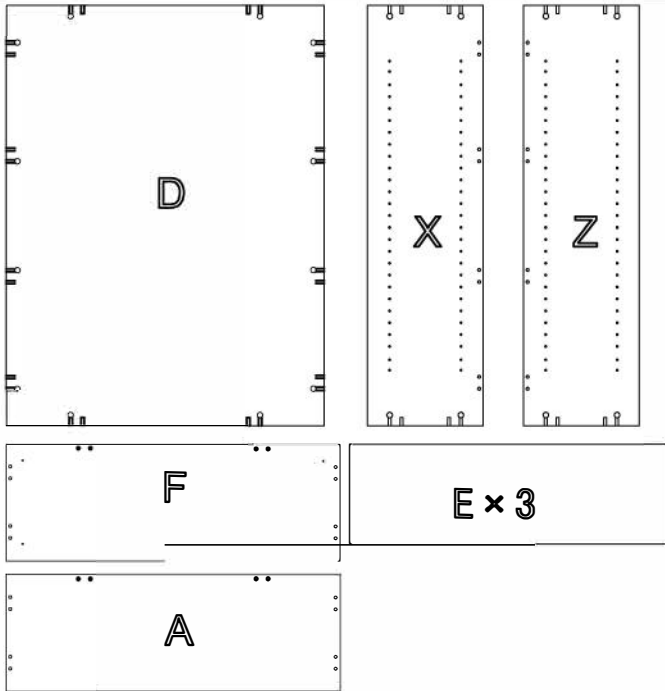

ASSEMBLY INSTRUCTIONS

CBC9

pin	6x35		1	16PCS
CAM			2	16PCS
Cam Cover			3	16PCS
Cam Nut			4	8PCS
CASTER 25mm x 62			5	4PCS
Screw	4x30		6	4PCS

ASSEMBLY INSTRUCTIONS

CBC12

CBC15

ASSEMBLY INSTRUCTIONS

CBC18

pin	6x35	1	20PCS
CAM		2	20PCS
Cam Cover		3	20PCS
Bolt M6x8		4	16PCS
CUSHION	25Hx φ82	5	4PCS
Bow	4x30	6	4PCS