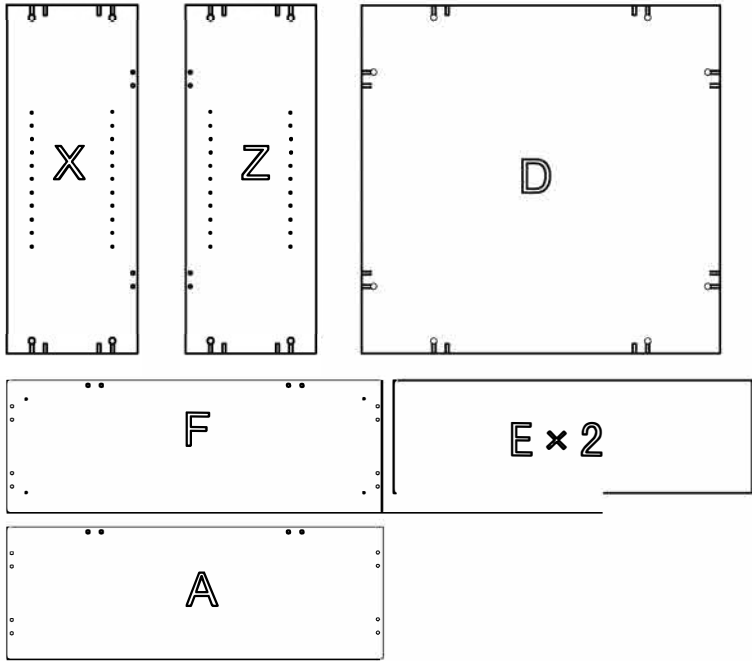

ASSEMBLY INSTRUCTIONS

CBC9

pin	6x35		1	16PCS
CAM			2	16PCS
Cam Cover			3	16PCS
Cam Nut			4	8PCS
CASTER 25mm x 62			5	4PCS
Screw	4x30		6	4PCS

ASSEMBLY INSTRUCTIONS

CBC12

CBC15

ASSEMBLY INSTRUCTIONS

CBC18

pin	6x35	1	20PCS
CAM		2	20PCS
Cam Cover		3	20PCS
Bolt M6x8		4	16PCS
CUSHION	25Hx φ82	5	4PCS
Bow	4x30	6	4PCS