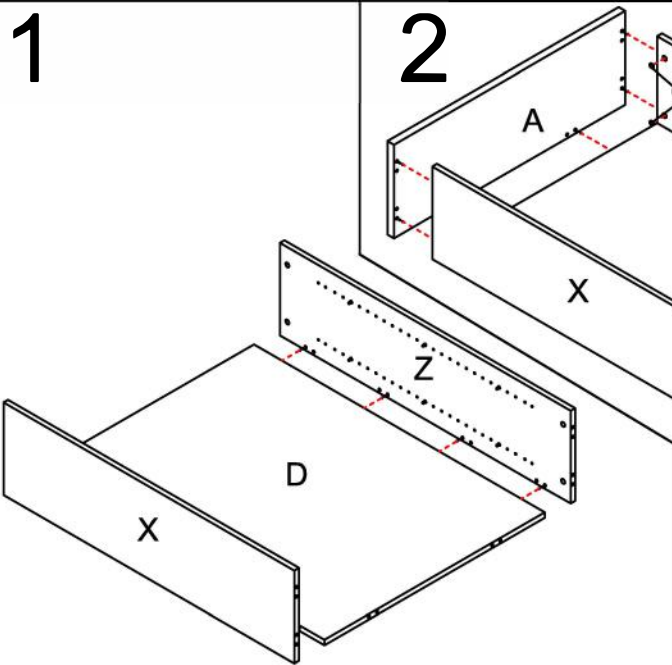

ASSEMBLY INSTRUCTIONS

CBC9

pin	6x35		1	16PCS
CAM			2	16PCS
Cam Cover			3	16PCS
Cam Nut			4	8PCS
CASTER 25mm x 62			5	4PCS
Screw	4x30		6	4PCS

ASSEMBLY INSTRUCTIONS

CBC12

CBC15

ASSEMBLY INSTRUCTIONS

CBC18

pin	6x35	1	20PCS
CAM		2	20PCS
Cam Cover		3	20PCS
Bolt M6x8		4	16PCS
CUSHION	25Hx φ82	5	4PCS
Bow	4x30	6	4PCS